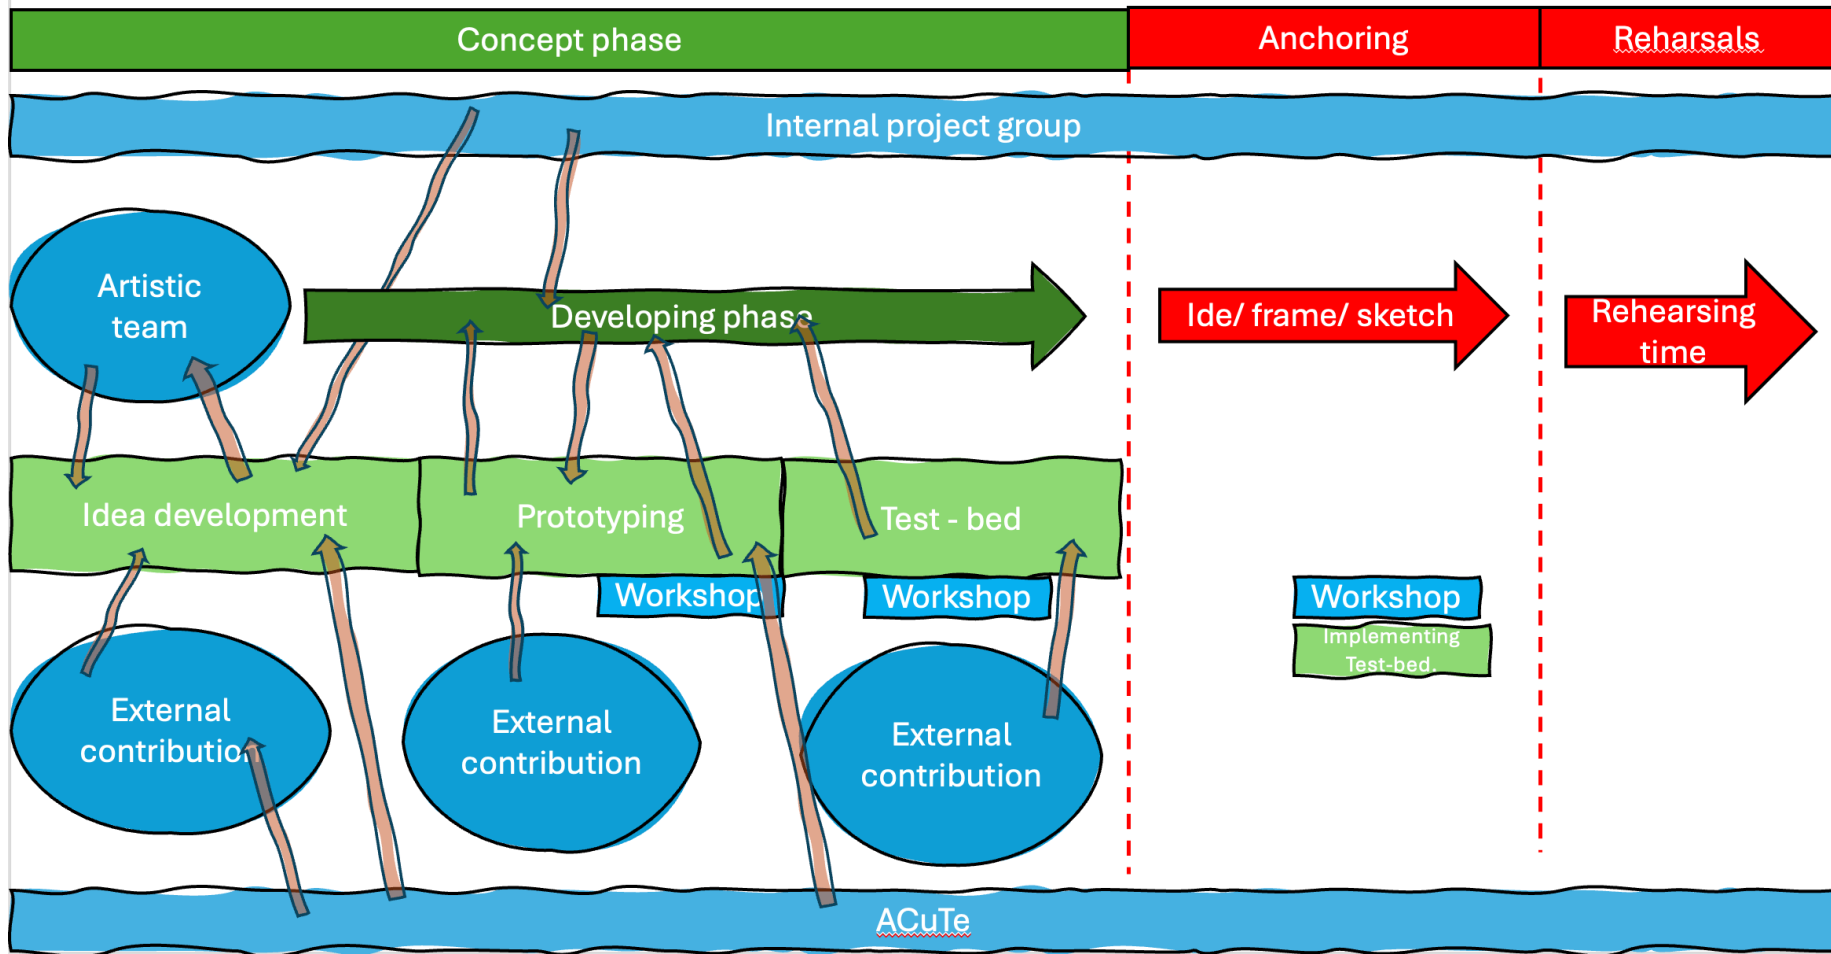

PROSESSEN MOT MENNESKA

DET
NORSKE
TEATRET

Co-funded by the
European Union

ACuTe

netnordic 
THE BEST COMPANION

KI?

Kunst?

Kunstig?

Intelligens?

Menneske?

Process visualization

MICROPONE INPUT
(An audience question)

SPEECH TO TXT
*Whisper /
Nasjonalbiblioteket*

LLM
Gpt 4-o/ Claude
3.5/3.7
Processes the question

Prompt

RAG

Postfix

GENERATING
ANSWER (TXT)

OMNITRON
SPEAKS

TXT TO SPEECH
*Elevenlabs
generating deepfake*

ROSESEN
HOT
HENNESKA